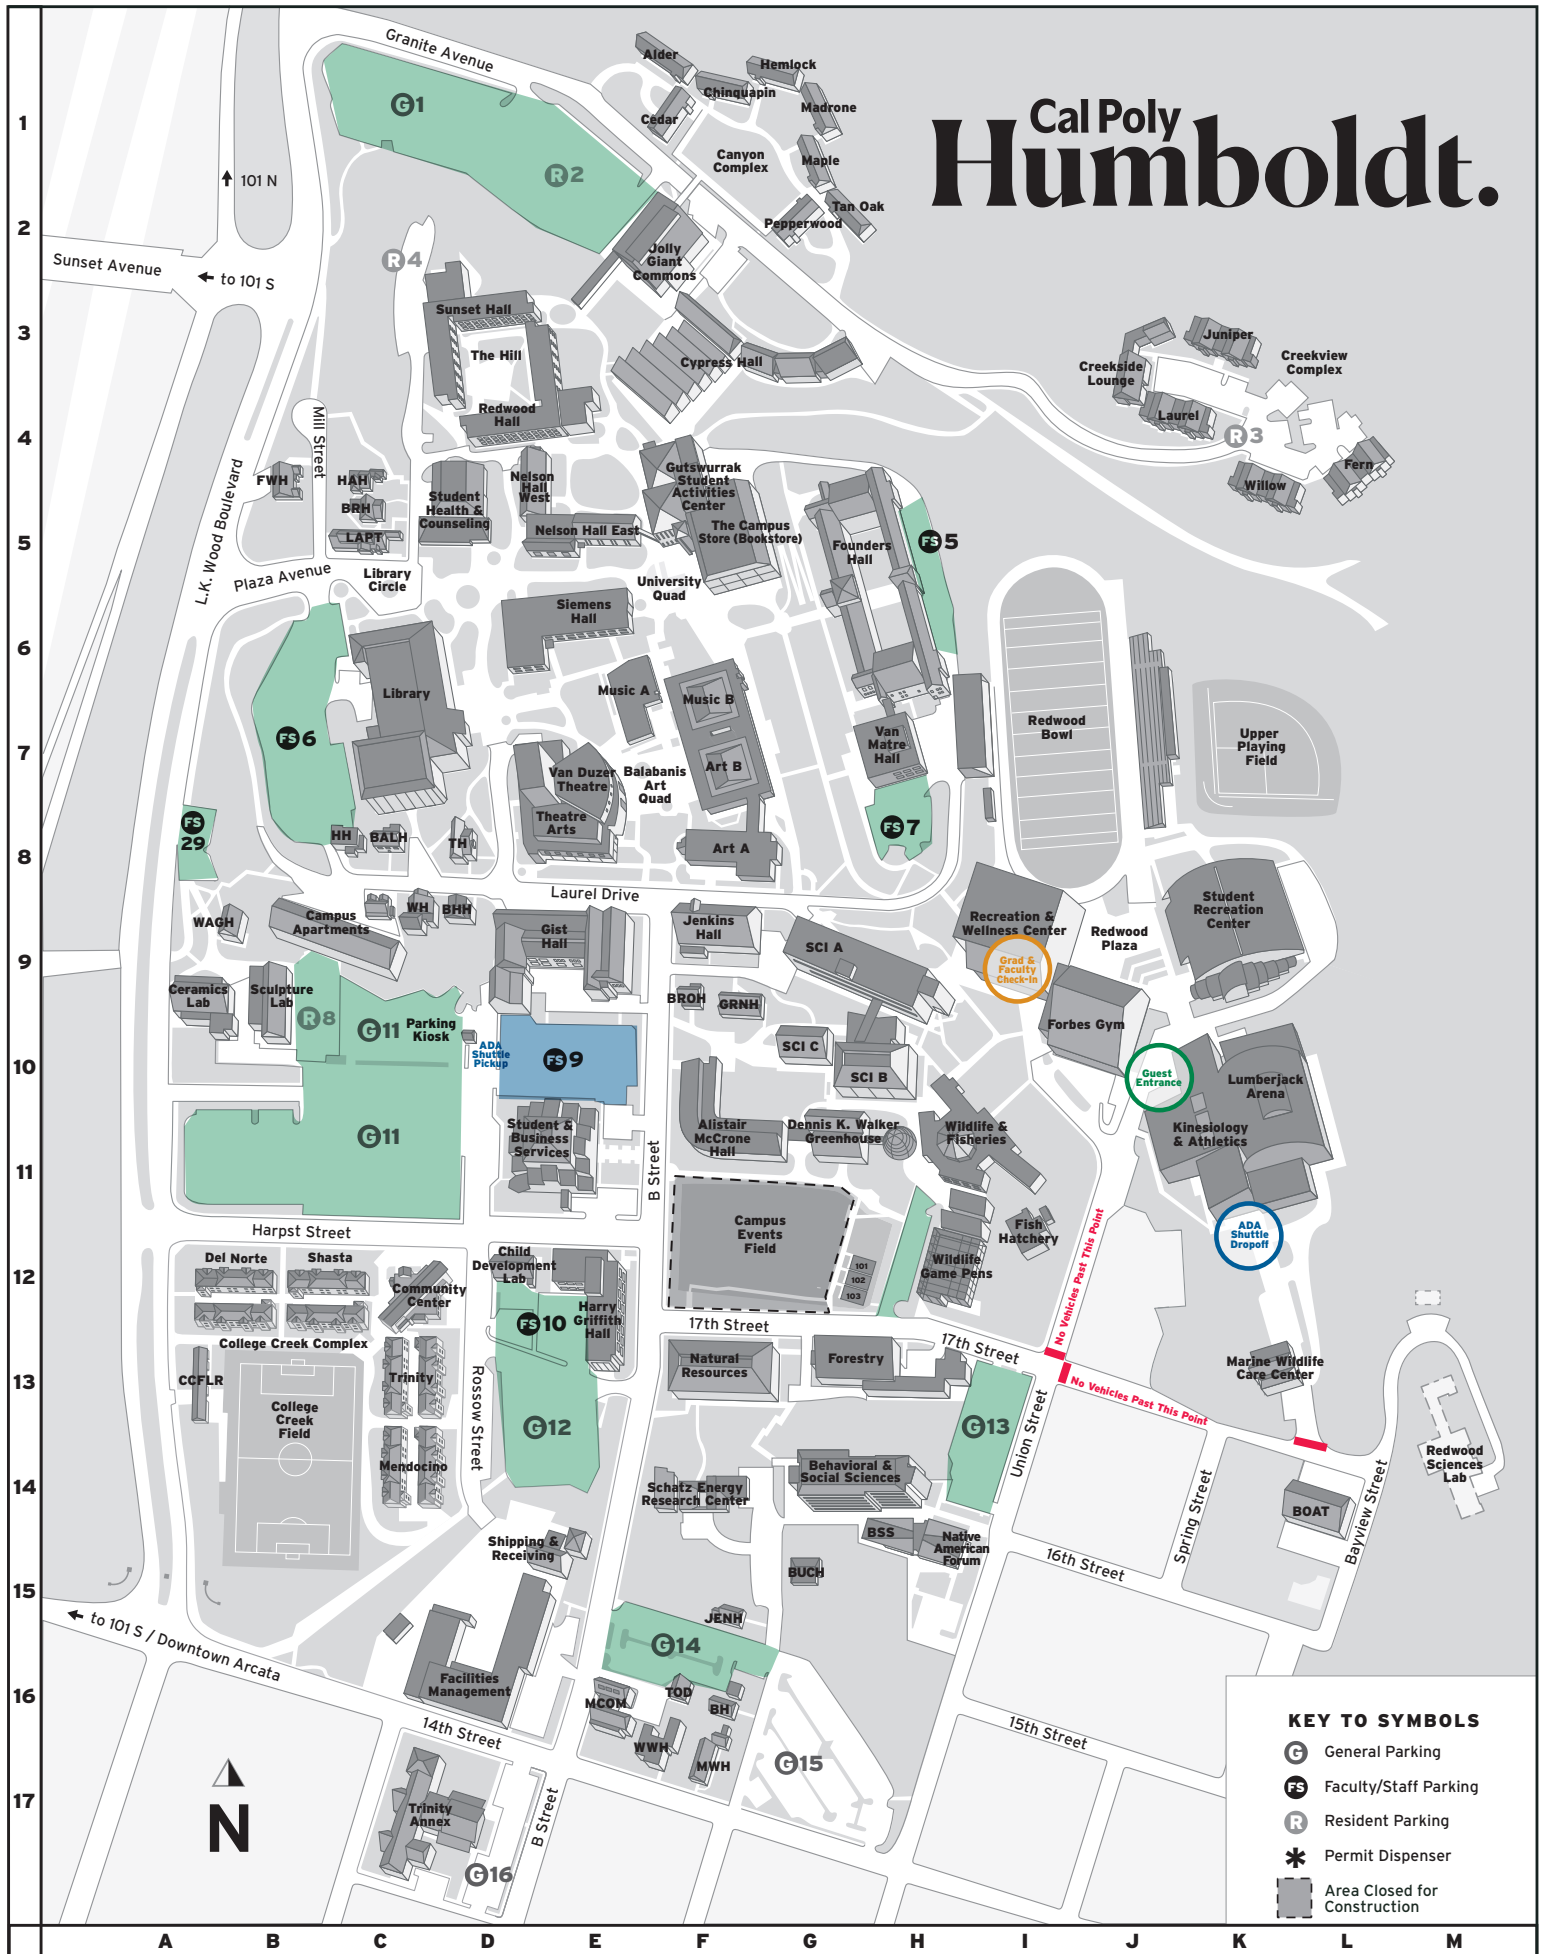

Cal Poly Humboldt.

KEY TO SYMBOLS

- G** General Parking
- FS** Faculty/Staff Parking
- R** Resident Parking
- *** Permit Dispenser
- Area Closed for Construction

CAL POLY HUMBOLDT CAMPUS LISTING

Alphabetical by Facility Name

Event, Meeting, and Retail Spaces

Bigfoot Burgers	Gutswurrak Student Activities Center (GSAC) 5F
College Creek Marketplace	Community Center (CCCTR) 102 12C
Depot	Gutswurrak Student Activities Center (GSAC) 127 5F
Fieldhouse	Student Recreation Center (SRC) 165 8K
Fishbowl	Library (LIB) 209 7C
Fulkerson Recital Hall	Music B (MUSB) 132 6F
Goodwin Forum	Nelson Hall East (NHE) 102 5E
Great Hall	Community Center (CCCTR) 260 12C
Green & Gold Room	Founders Hall (FH) 166 5H
J Dining Hall	Jolly Giant Commons (JGC) 400 2F
Gutswurrak Student Activities Center	(GSAC) 225 4F
Lumberjack Arena	Kinesiology & Athletics (KA) 247 10K
Native American Forum	Behavioral & Soc. Sciences (BSS) 162 15H
The Campus Store (Bookstore)	Gutswurrak Stud. Act. Ctr. (GSAC) 332 5F
Van Duzer Theatre (JVD)	Theatre Arts (TA) 101 7E
West Gym	Recreation & Wellness Center (RWC) 202 9I